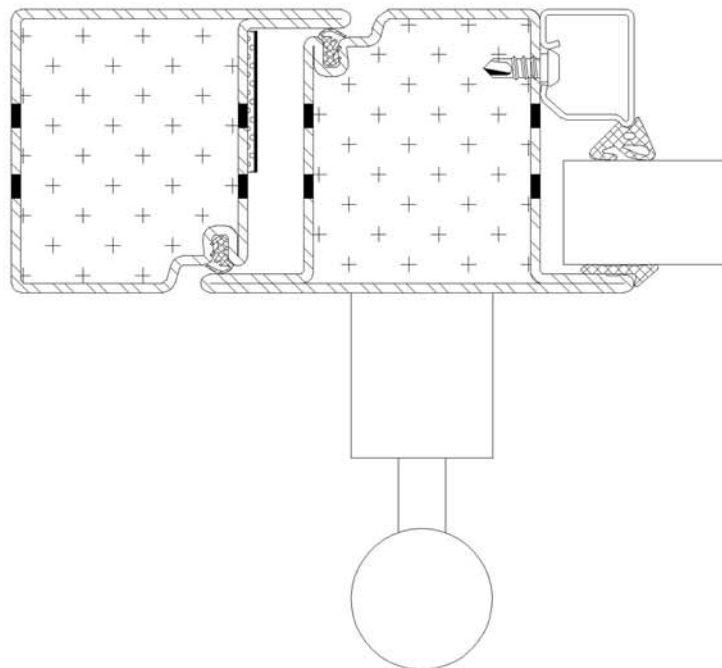

Product Datasheet - WSL F1 Series - Single Unlatched Doors

RHR - Open Out

LHR - Open Out

LH - Open In

RH - Open In

WSL F1 series door permissible dimensions

Type:

WSL F1 Series door unlatched
WSL F1 Series door unlatched

Maximum Door Height

2750mm clear passage
2500mm clear passage

Maximum Door Width

1500mm clear passage
1380mm clear passage

Fire Rating

30 Mins integrity & insulation
60 Mins integrity & insulation

Note: Additional conditions may apply. Please check test data