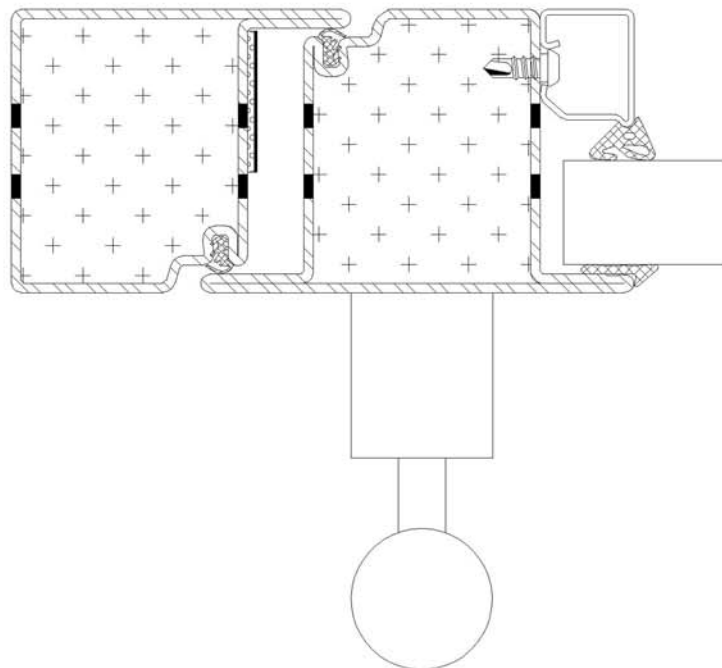

Note: Additional conditions may apply. Please check test data