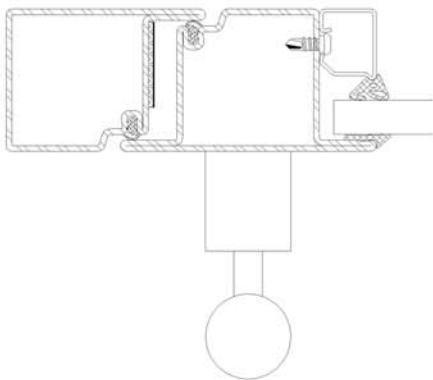

Note: Additional conditions may apply. Please check test data